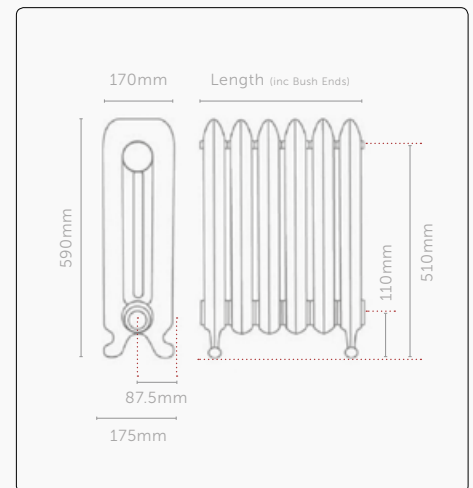

Maximum test pressure = 3.3 bar | Maximum working pressure = 2.5 bar

Lengths quoted are given in good faith. However, due to the nature of the manufacturing process tolerances can and should be expected. Quoted dimensions should therefore only be used as a guideline. Longer lengths are available on request.

Contact our
scandinavian distributor:

sales@agentur-huset.com

www.agentur-huset.com

Agenturhuset AB
Garnisonsgatan 13
SE-25466 Helsingborg