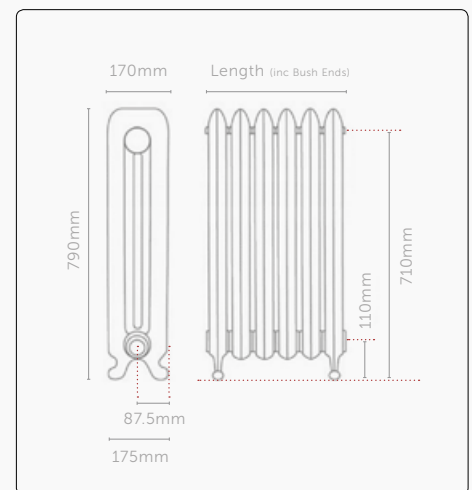

Maximum test pressure = 3.3 bar | Maximum working pressure = 2.5 bar

Lengths quoted are given in good faith. However, due to the nature of the manufacturing process tolerances can and should be expected. Quoted dimensions should therefore only be used as a guideline. Longer lengths are available on request.

Contact our
scandinavian distributor:

sales@agentur-huset.com

www.agentur-huset.com

Agenturhuset AB
Garnisonsgatan 13
SE-25466 Helsingborg