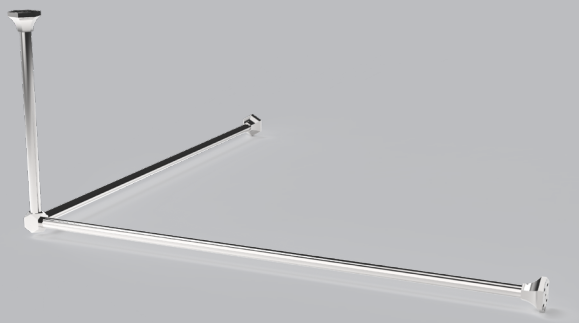

FITZROY OF LONDON

Polished Chrome

Product Dimensions (mm):