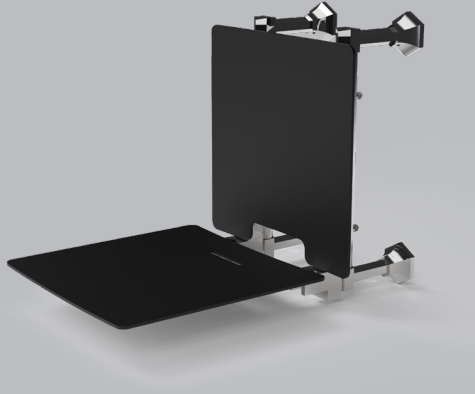

FITZROY OF LONDON

Antique Brass/Wenge

Product Dimensions (mm):