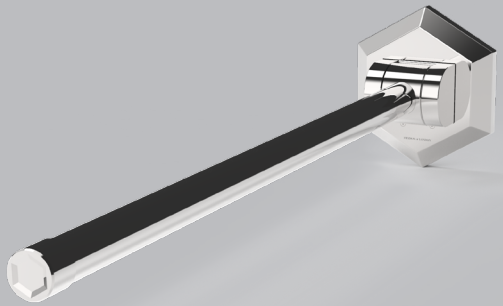

FITZROY OF LONDON

Polished Chrome

Product Dimensions (mm):