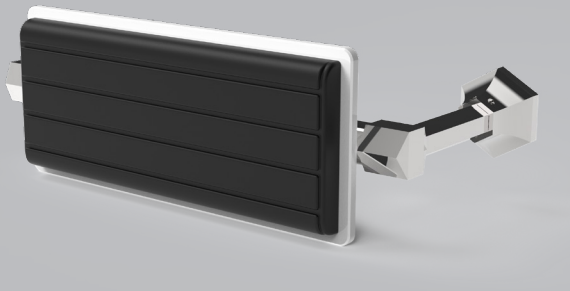

FITZROY OF LONDON

Polished Chrome

Product Dimensions (mm):